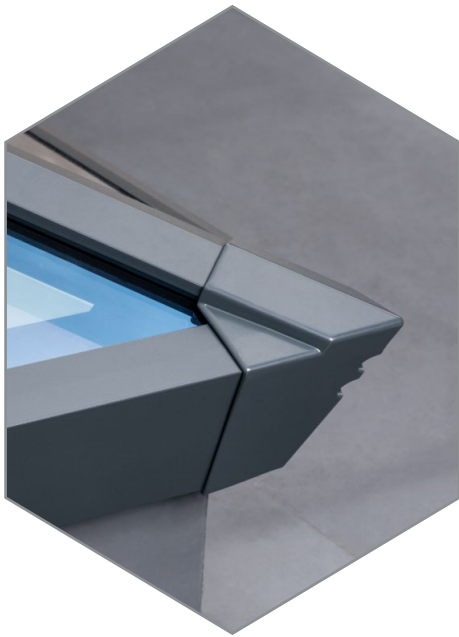

*\*Subject to glass specification*

**THERMLOCK**<sup>®</sup> *technology inside*

With great looks from every angle – due to our unique ultra low line aesthetics

Slim, consistent 50mm rafter, hip and ridge sightlines maximise the light flooding into your home, creating bright, airy interiors and banishing gloom. The S1 lantern also features ultra low line aesthetics so rafter and hip top caps sit close to the glazing level on the exterior, creating a sleek modern look. Completing this refined architectural