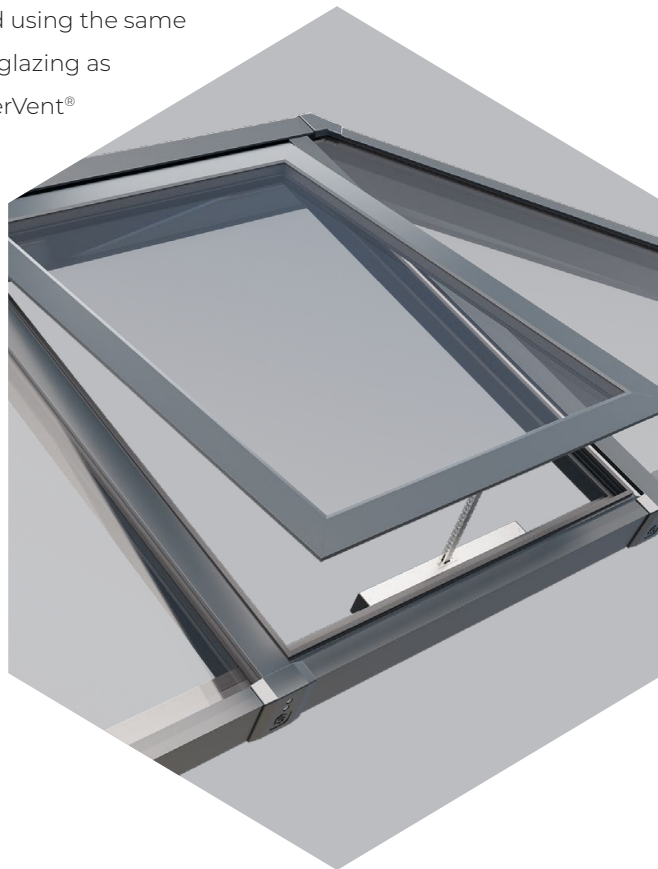

SHEERVENT®

Flush Intelligent Ventilation

With a sleek minimalist design that sits perfectly flush with S1's discreet rafter bars, and with optional powered actuators that can be intelligently automated, Sheerline has reimagined roof vents, bringing them into the 21st century at last. Dispensing with the need for muntin bars, which are prone to issues, SheerVent® offers reliable ventilation without the risk of leaks.

Fully thermally broken and using the same high-performance 28mm glazing as the rest of the S1 roof, SheerVent® adds a versatile option to ventilate your room via your S1 lantern and prevent excessive heat build up.

Optional rain, and rain, wind and light sensors can automate the closing of your roof vent for added peace of mind.