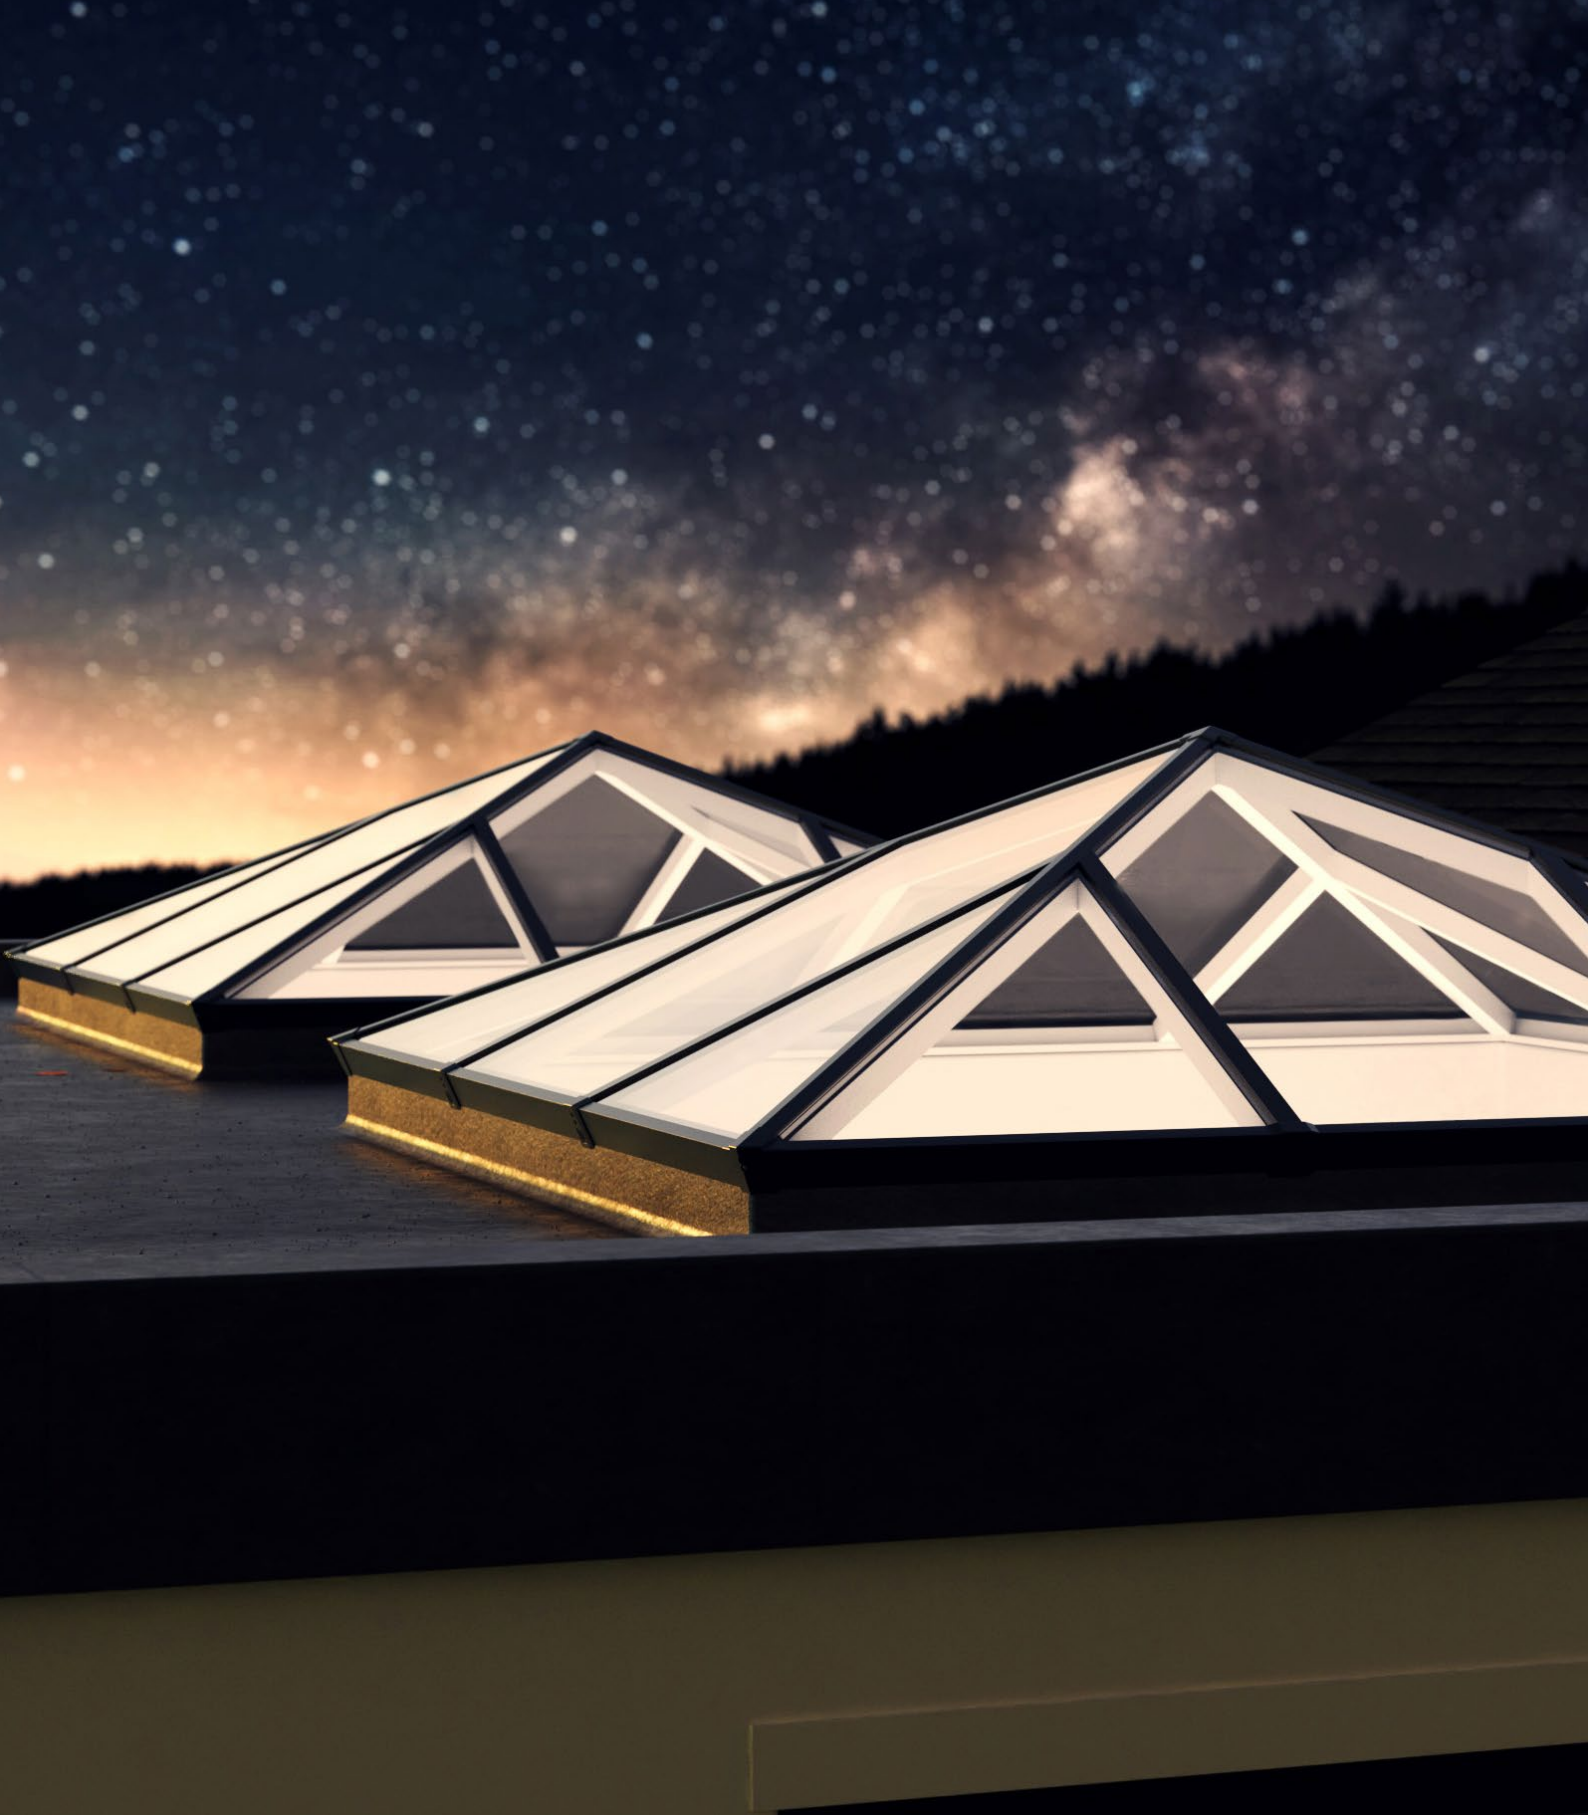

# Flood your home in light with our ultra secure, thermally efficient lanterns

Choosing the right roof lantern for your home is an important decision. They should let in the maximum amount of light, yet keep heat in your home and would be intruders out. Letting you enjoy more natural light and amazing night time views of the stars, while bringing a sense of space and tranquillity to your home. This is why we have designed the S1 aluminium roof lantern from the ground up to meet your every need. Building on years of experience, we've incorporated many new innovative ideas to create a warmer, slimmer and much more secure roof lantern.

# Whatever the weather Thermlock® technology helps keep you comfortable and heating bills lower

The S1 lantern combines aluminium's clean lines with exceptional thermal performance and features our innovative Thermlock® multi-chamber technology to keep you and your property well insulated against the worst of the UK weather. This coupled to high performance 28mm glazing means our lantern roofs offer class leading thermal performance, far superior to traditional polyamide systems based around 24mm glazing. A unique co-extruded perimeter seal also ensures draughts and rain are kept safely outside. 28mm glazing also allows acoustic dampening glass to be fitted if required.

*\*Subject to glass specification*

**THERMLOCK**<sup>®</sup> *technology inside*

With great looks from every angle – due to our unique ultra low line aesthetics

Slim, consistent 50mm rafter, hip and ridge sightlines maximise the light flooding into your home, creating bright, airy interiors and banishing gloom. The S1 lantern also features ultra low line aesthetics so rafter and hip top caps sit close to the glazing level on the exterior, creating a sleek modern look. Completing this refined architectural