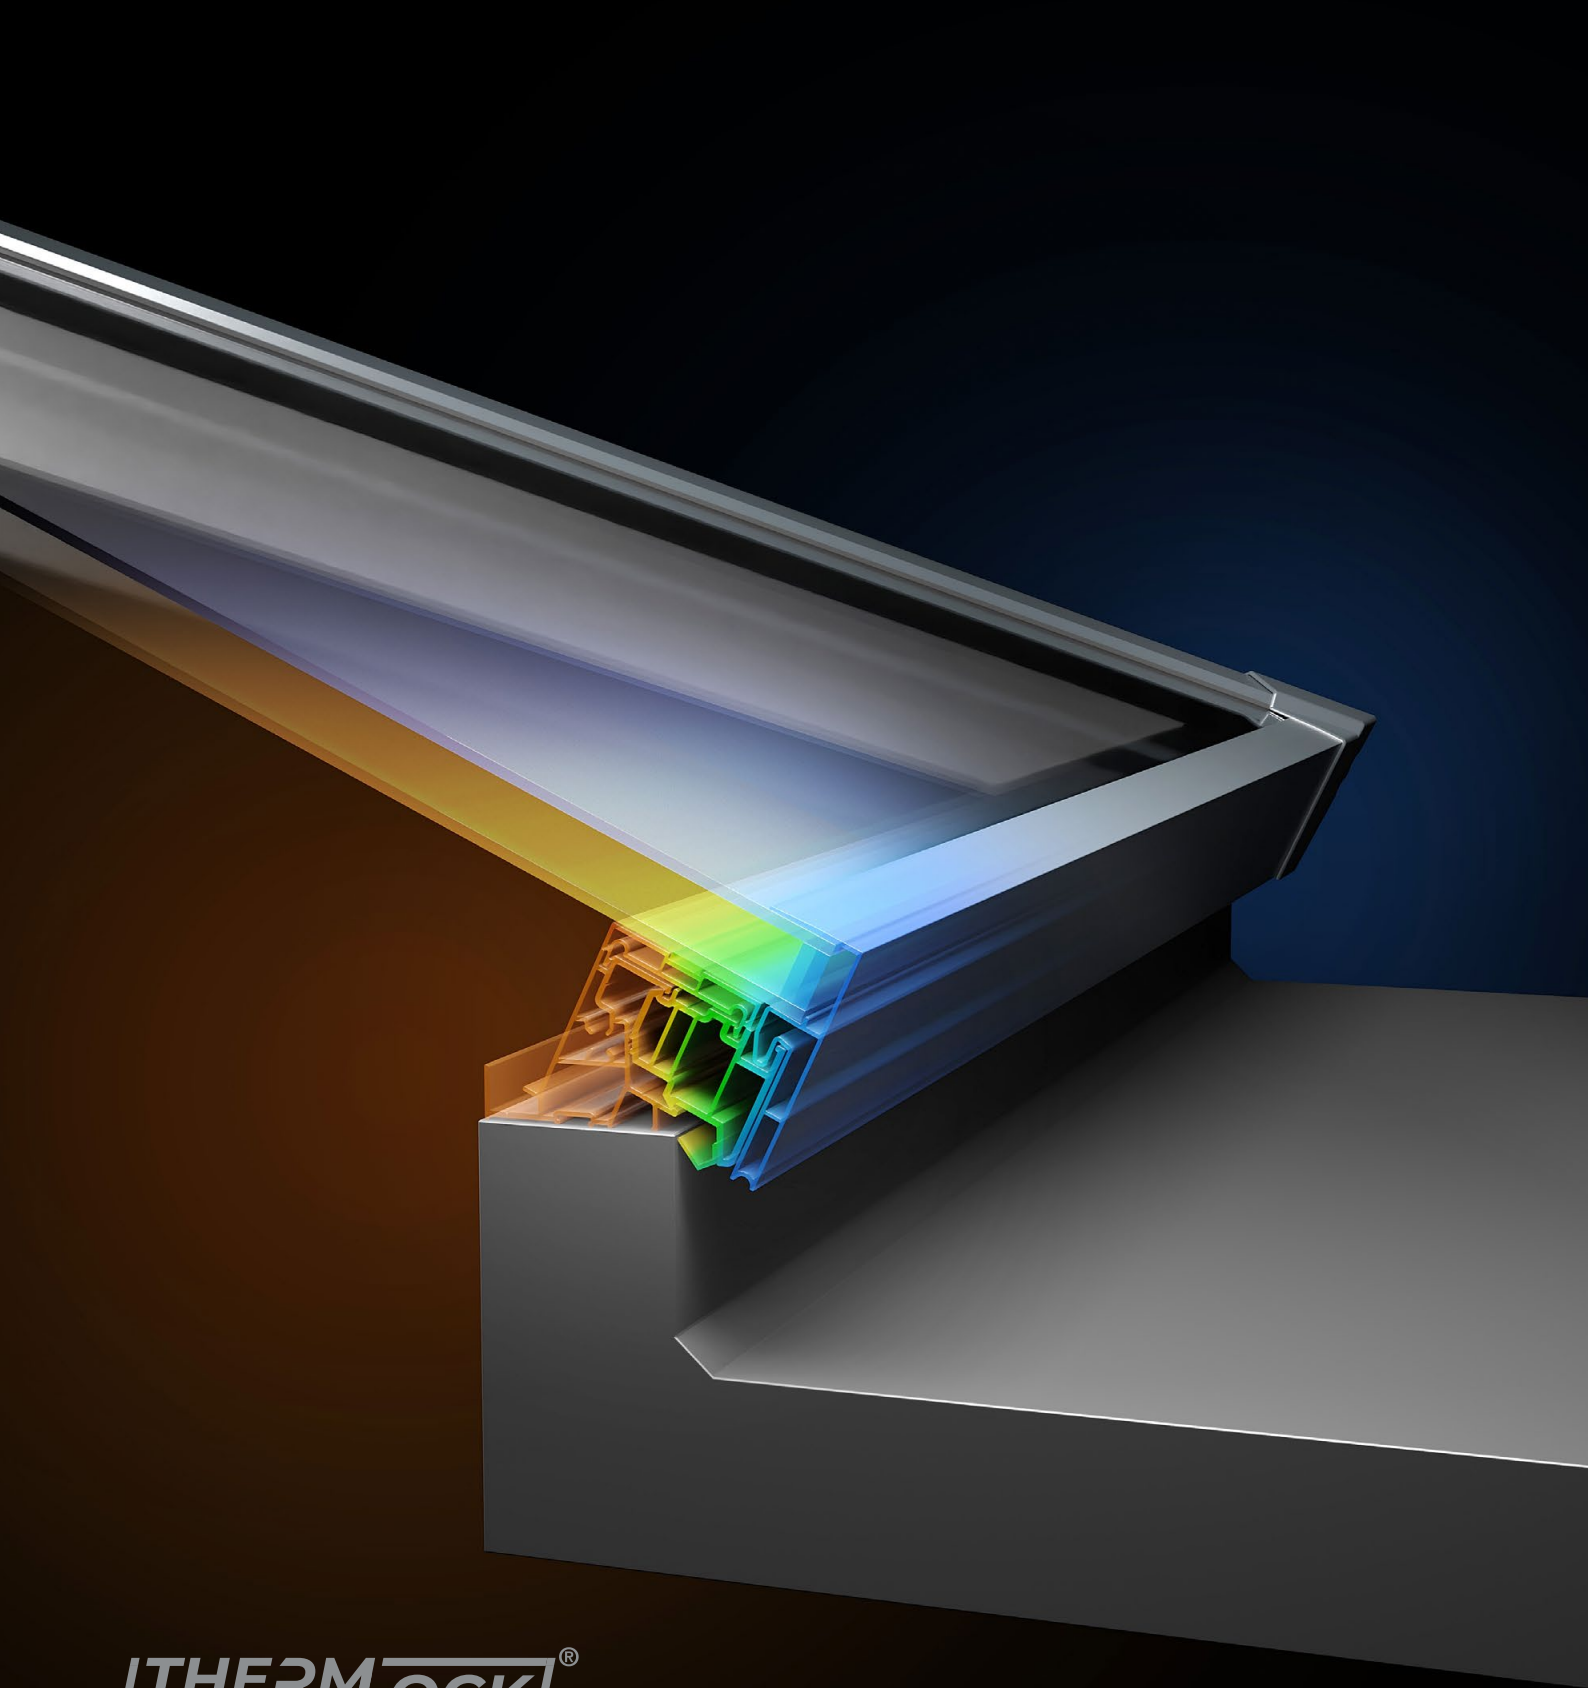

THERMLOCK® *technology inside*